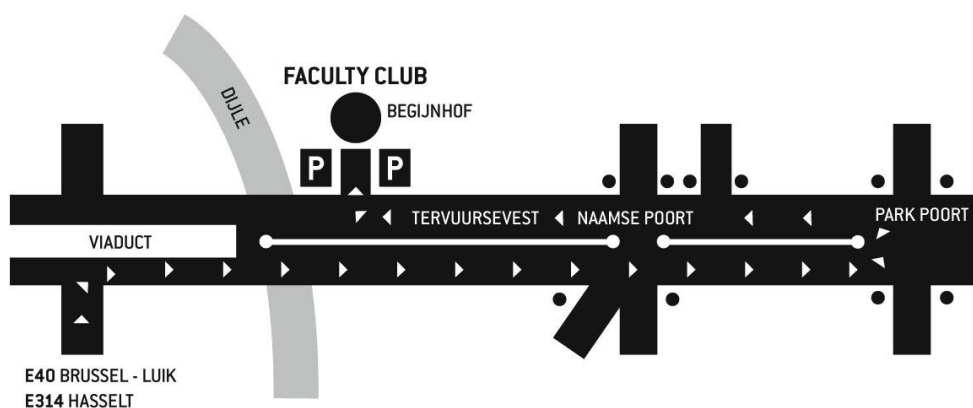

Faculty Club

Key map and itinerary

E40 Brussels > Liège or E314 – exit Leuven – keep following Leuven – keep right at the end of the exit (after several traffic lights) and at the beginning of the ring road around Leuven (viaduct) – make a U-turn to the left on the ring road at the second traffic lights (Park Poort) – turn right after 1 km
GPS: Tervursevest 70

By public transport: Bus numbers 2 or 600 (ringbus) from the Leuven railwaystation. Busstop bus N° 2 : “Naamse Poort” – Busstop bus N° 600 : ‘University Sports centre’.

See above map

For more information about the busses : www.delijn.be

From the airport: Train Airport - Leuven-Luik: stop Leuven. Then take bus nrs. 2 or 600 (see above map)