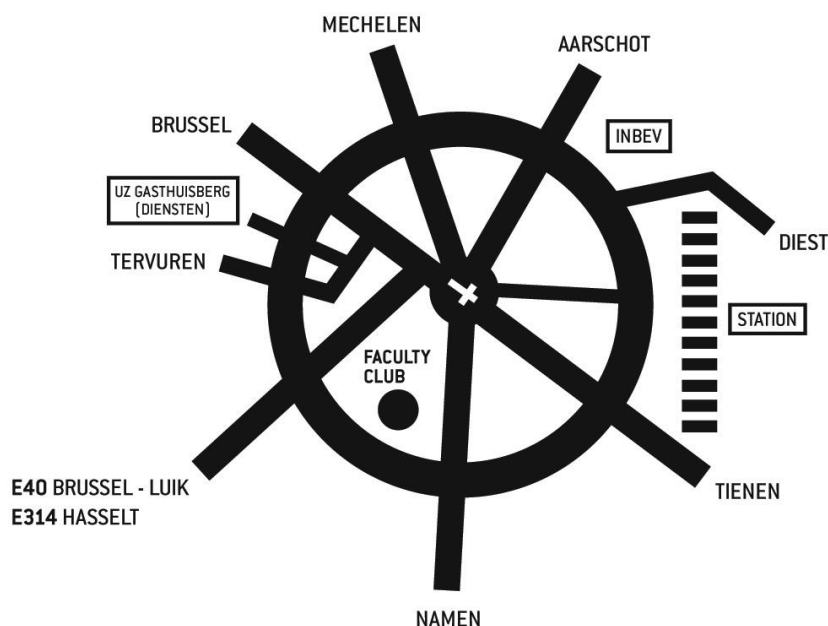

Faculty Club

Key map and itinerary

E40 Brussels > Liège or E314 – exit Leuven – keep following Leuven – keep right at the end of the exit (after several traffic lights) and at the beginning of the ring road around Leuven (viaduct) – make a U-turn to the left on the ring road at the second traffic lights (Park Poort) – turn right after 1 km
GPS: Tervursevest 70

By public transport: Bus numbers 2 or 600 (ringbus) from the Leuven railwaystation. Busstop bus N° 2 : “Naamse Poort” – Busstop bus N° 600 : ‘University Sports centre’.

See above map

For more information about the busses : www.delijn.be